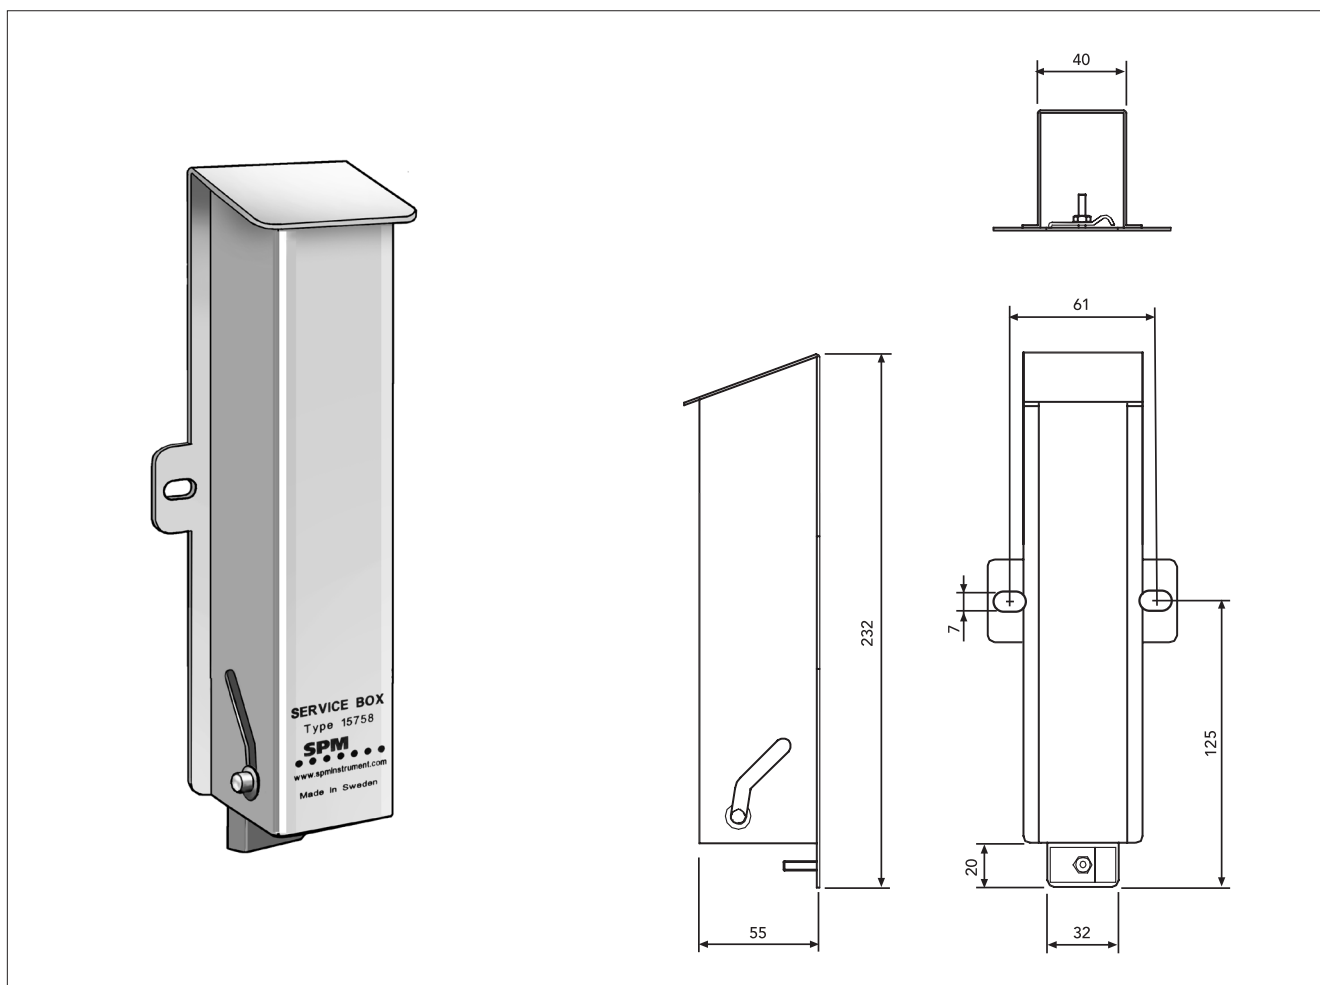

## Service Box 15758

The Service Box 15758 is a protective cover for cable joint specially designed for extreme environmental conditions. It is made of stainless acid proof steel, AISI 316, and has an access opening in the bottom.

It is mounted in upright position with two mounting screws, diameter max. 7 mm. The cable clamp and the retaining pin will secure the cable joint inside the box.